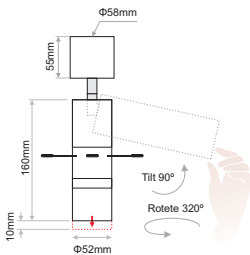

Model	LED Power	CCT	CRI80, CRI90 LED Source		Type	Beam Angle	Colour	Dimming Option	
			80 (80)	90 (90)					
DANDO FRAME SF (DANDO FRAME SF)	12.8W (13)	2700K (27C) 3000K (30C) 4000K (40C) 5000K (50C)	1100lm 1150lm 1210lm 1225lm	930lm 970lm 1090lm 1070lm	Adjustable (AD)	27° max (27)	White (WH) Black (BL)	Non-Dimmable (ND) Phase Cut (PC) 48V PWM Dimmable (48)	

Ordering Code Example: DANDO FRAME SF-13-30C-80-AD-27-WH-ND

Indicative shapes