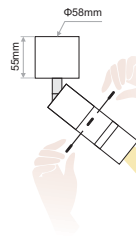

DANDO FRAME SF

- Dando Frame SF is a surface downlight, ideal to highlight and elevate any artwork.
- It is also available in recessed version.
- Available in black or white as standard but custom colours also available upon request.
- Low UGR ensuring visual comfort (UGR<10).
- L90/B10 50.000h
- 3 SDCM

Model	LED Power	CCT	CRI80, CRI90 LED Source		Type	Beam Angle	Colour	Dimming Option	
			80 (80)	90 (90)					
DANDO FRAME SF (DANDO FRAME SF)	12.8W (13)	2700K (27C) 3000K (30C) 4000K (40C) 5000K (50C)	1100lm 1150lm 1210lm 1225lm	930lm 970lm 1090lm 1070lm	Adjustable (AD)	27° max (27)	White (WH) Black (BL)	Non-Dimmable (ND) Phase Cut (PC) 48V PWM Dimmable (48)	

Ordering Code Example: DANDO FRAME SF-13-30C-80-AD-27-WH-ND

Indicative shapes